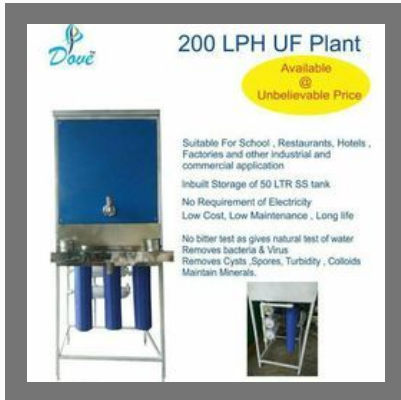

Inline Filter Mould

RO WATER PURIFIER

RO Water Purifier

UF Water Purifiers

Domestic Reverse Osmosis
Plant

RO SPARES PARTS

Dove PP Spunz Filter

Membrane Housing

4" Mini Mineral Cartridge

Dove Pre Filter Housing

UF MEMBRANE

200 LPH UF plant

UF Membrane

UF Purifier

OTHER PRODUCTS:

Dove RO Membrane